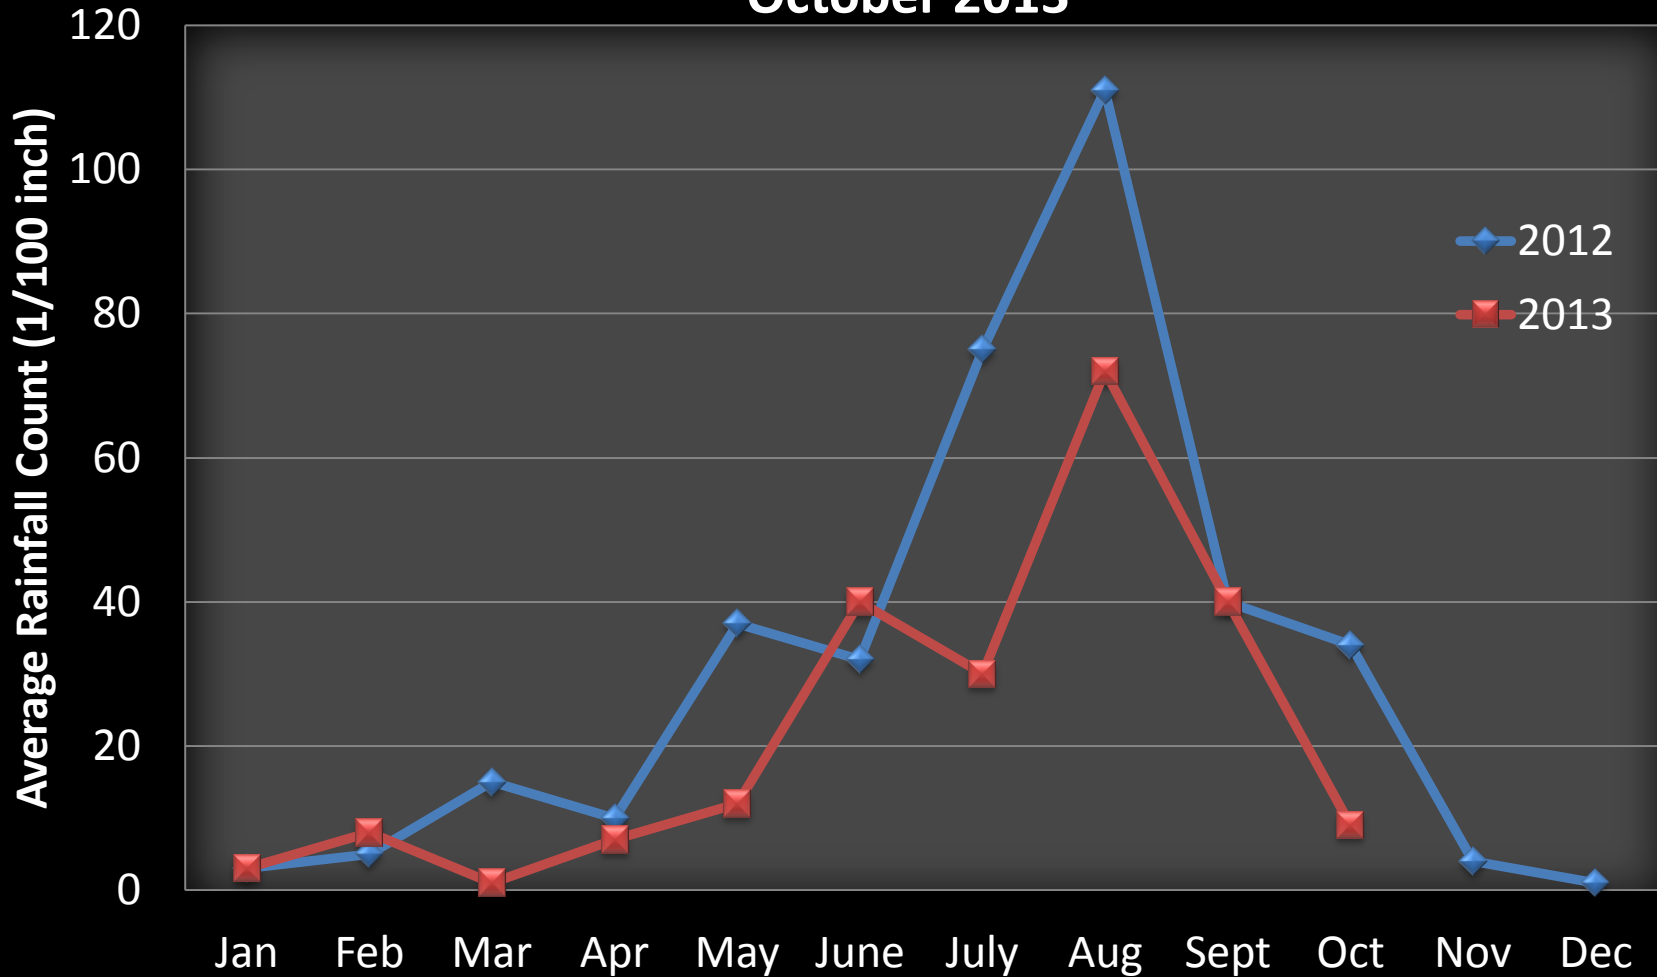

# Rainfall Observation

2012	Average Rainfall	Month	2013	Average Rainfall
94	3	January	100	3
160	5	February	226	8
440	15	March	28	1
289	10	April	204	7
1102	37	May	370	12
952	32	June	1208	40
2241	75	July	896	30
3337	111	August	2148	72
1496	50	September	1197	40
1024	34	October	282	9
110	4	November		
21	1	December		

# Rainfall Observation

Average Amount of Rainfall from January 2012 to October 2013

SHINe 4<sup>th</sup> Visit  
(November 12,  
2013)